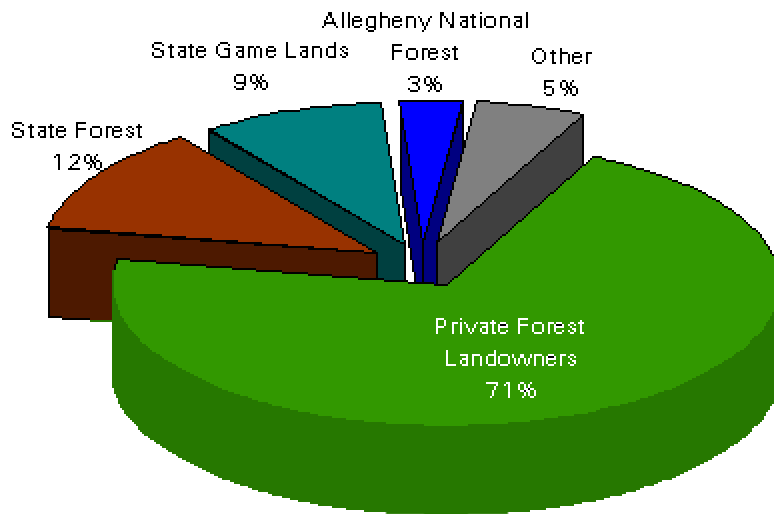

Forest Land Ownership

In Pennsylvania, private citizens own approximately 12 million acres of the forested land in the Commonwealth. More than 90,000 families or individuals own 5 acres or more of forested land. Collectively all these landowners manage over 70 percent of the 17 million acres of forest resource that makes up Pennsylvania.

Pennsylvania Forest Land Ownership

New additions to Pennsylvania's forest land resource through the natural reversion of abandoned farmland have leveled off. US Forest Service survey data showed a 1 percent increase (142,400 acres) between 1978 and 1989.